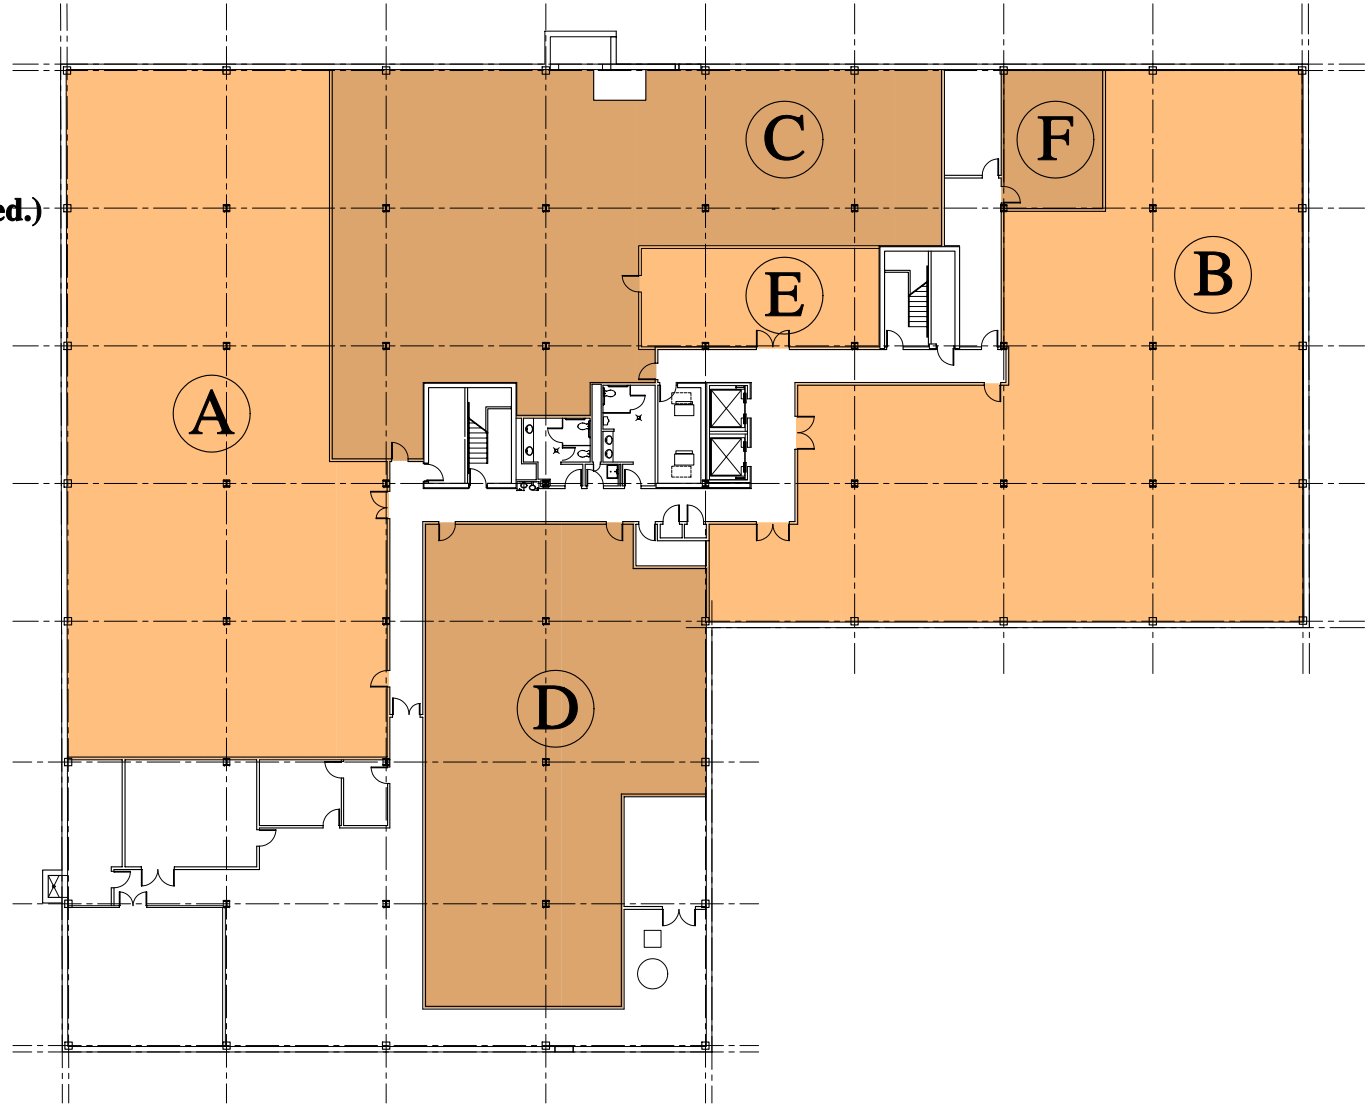

# 1001 Franklin Avenue GARDEN CITY, NEW YORK

## Lower Level Leasing Plan

(Spaces may be combined or modified as required.)

Suites	Available	Available	Leased	Leased	Leased	Leased	Available	
Approximate Rentable Sq. Ft.	(A)	(B)	(C)	(D)	(E)	(F)	Total	10/12/06
	8,261	8,711					16,972	4:00pm