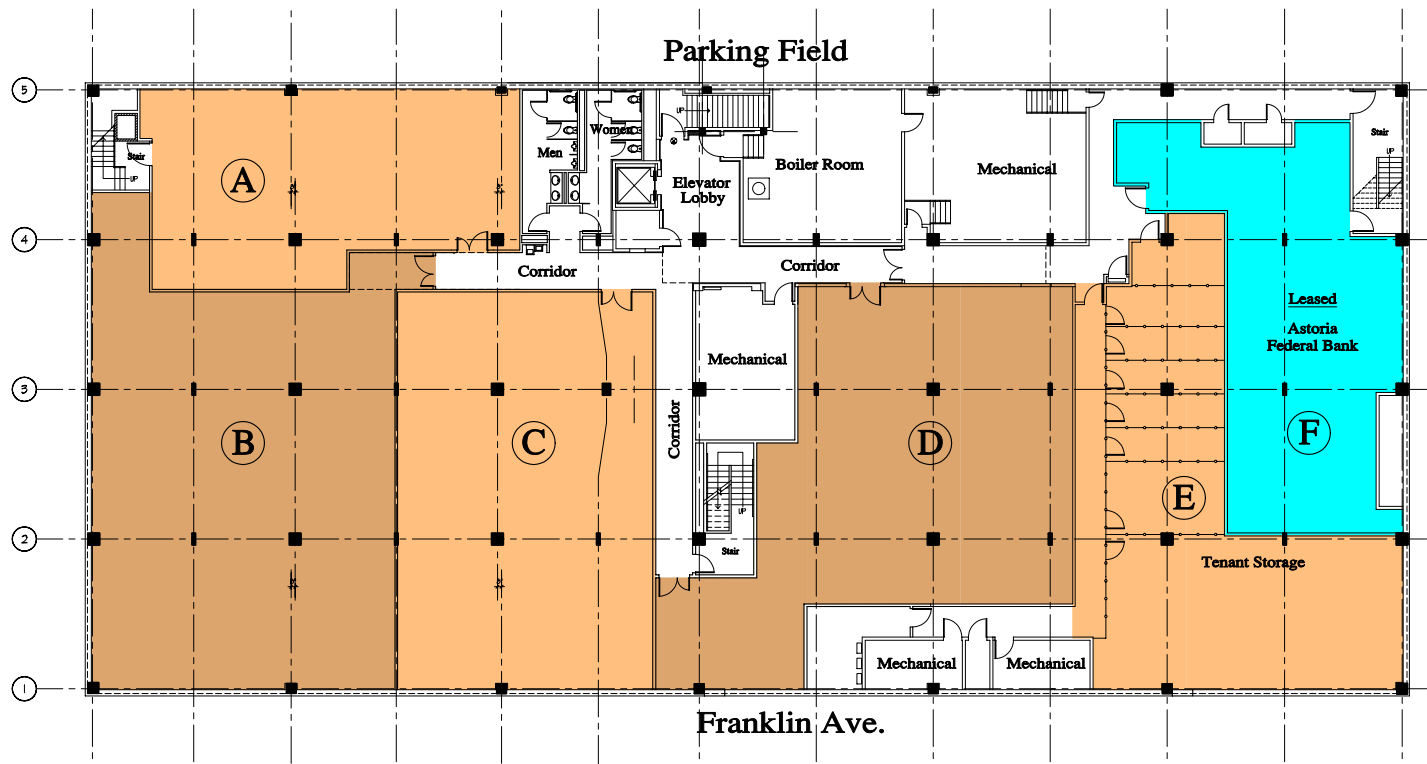

# 1140 Franklin Avenue GARDEN CITY, NEW YORK

## First Floor East and West Lobbies with Elevator to Lower Level and Second Floor

## Lower Level Leasing Plan (Spaces may be combined or modified as required.)

Approximate Rentable Sq. Ft.	<b>A</b>	<b>B</b>	<b>C</b>	<b>D</b>	Available
	2,266	4,356	3,448	3,666	13,736

4/20/06 11:30am