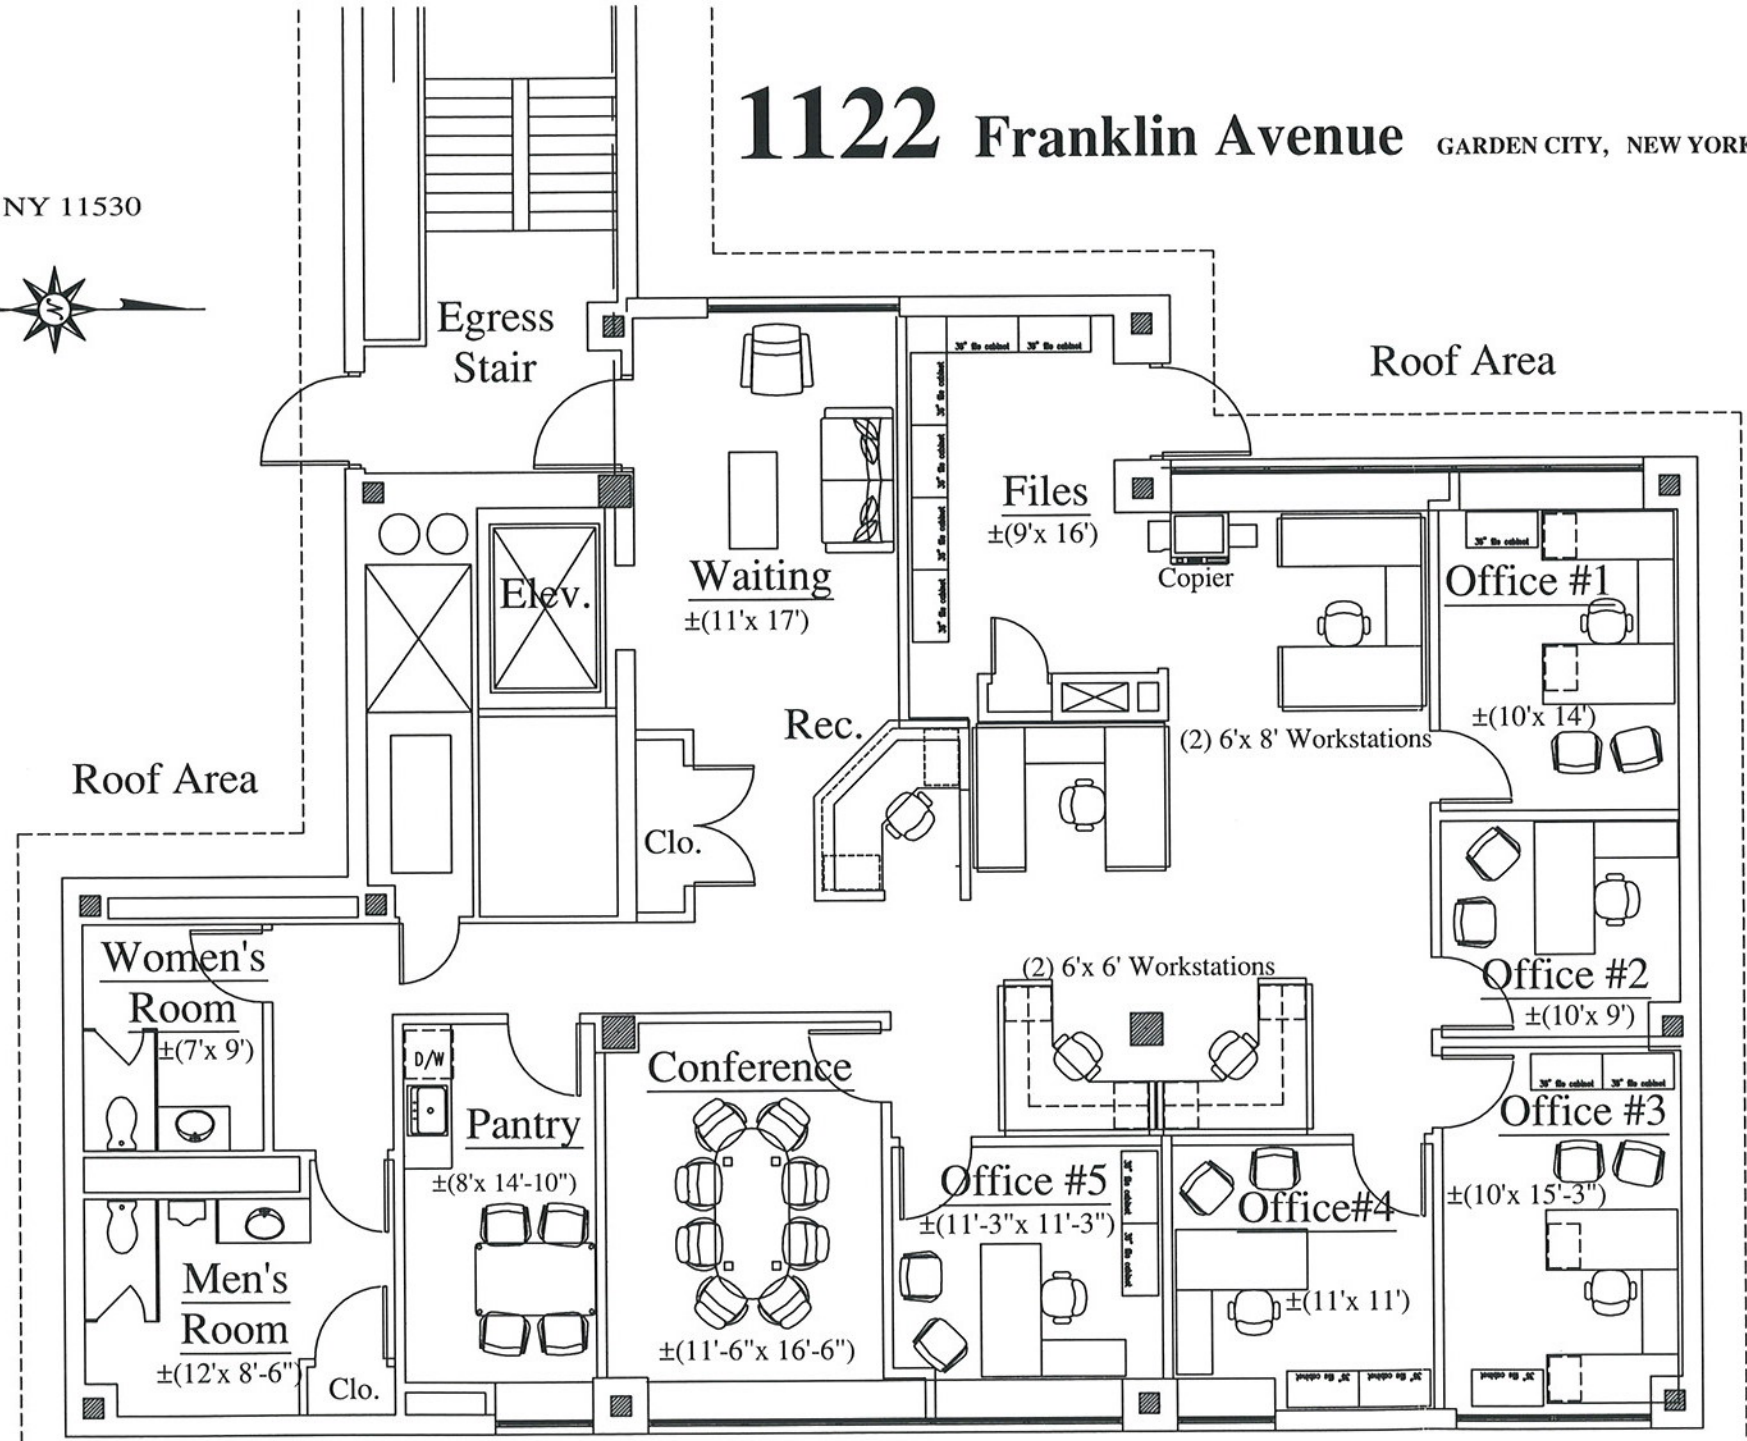

ALBANESE
 ORGANIZATION, INC.
 1050 Franklin Avenue, Garden City, NY 11530
 Ph: 516-746-6000
 Fx: 516-746-0580
 www.albanesorg.com

1122 Franklin Avenue GARDEN CITY, NEW YORK

Now Available

Suite 500 (Penthouse)

2,900 Rentable Sq. Ft.

This one-of-kind suite offers spectacular views of the Garden City Golf Club.

Proposed Space Plan

Scale: 1/8" = 1'-0"
 Date: 2/1/08
 Time: 4:00pm